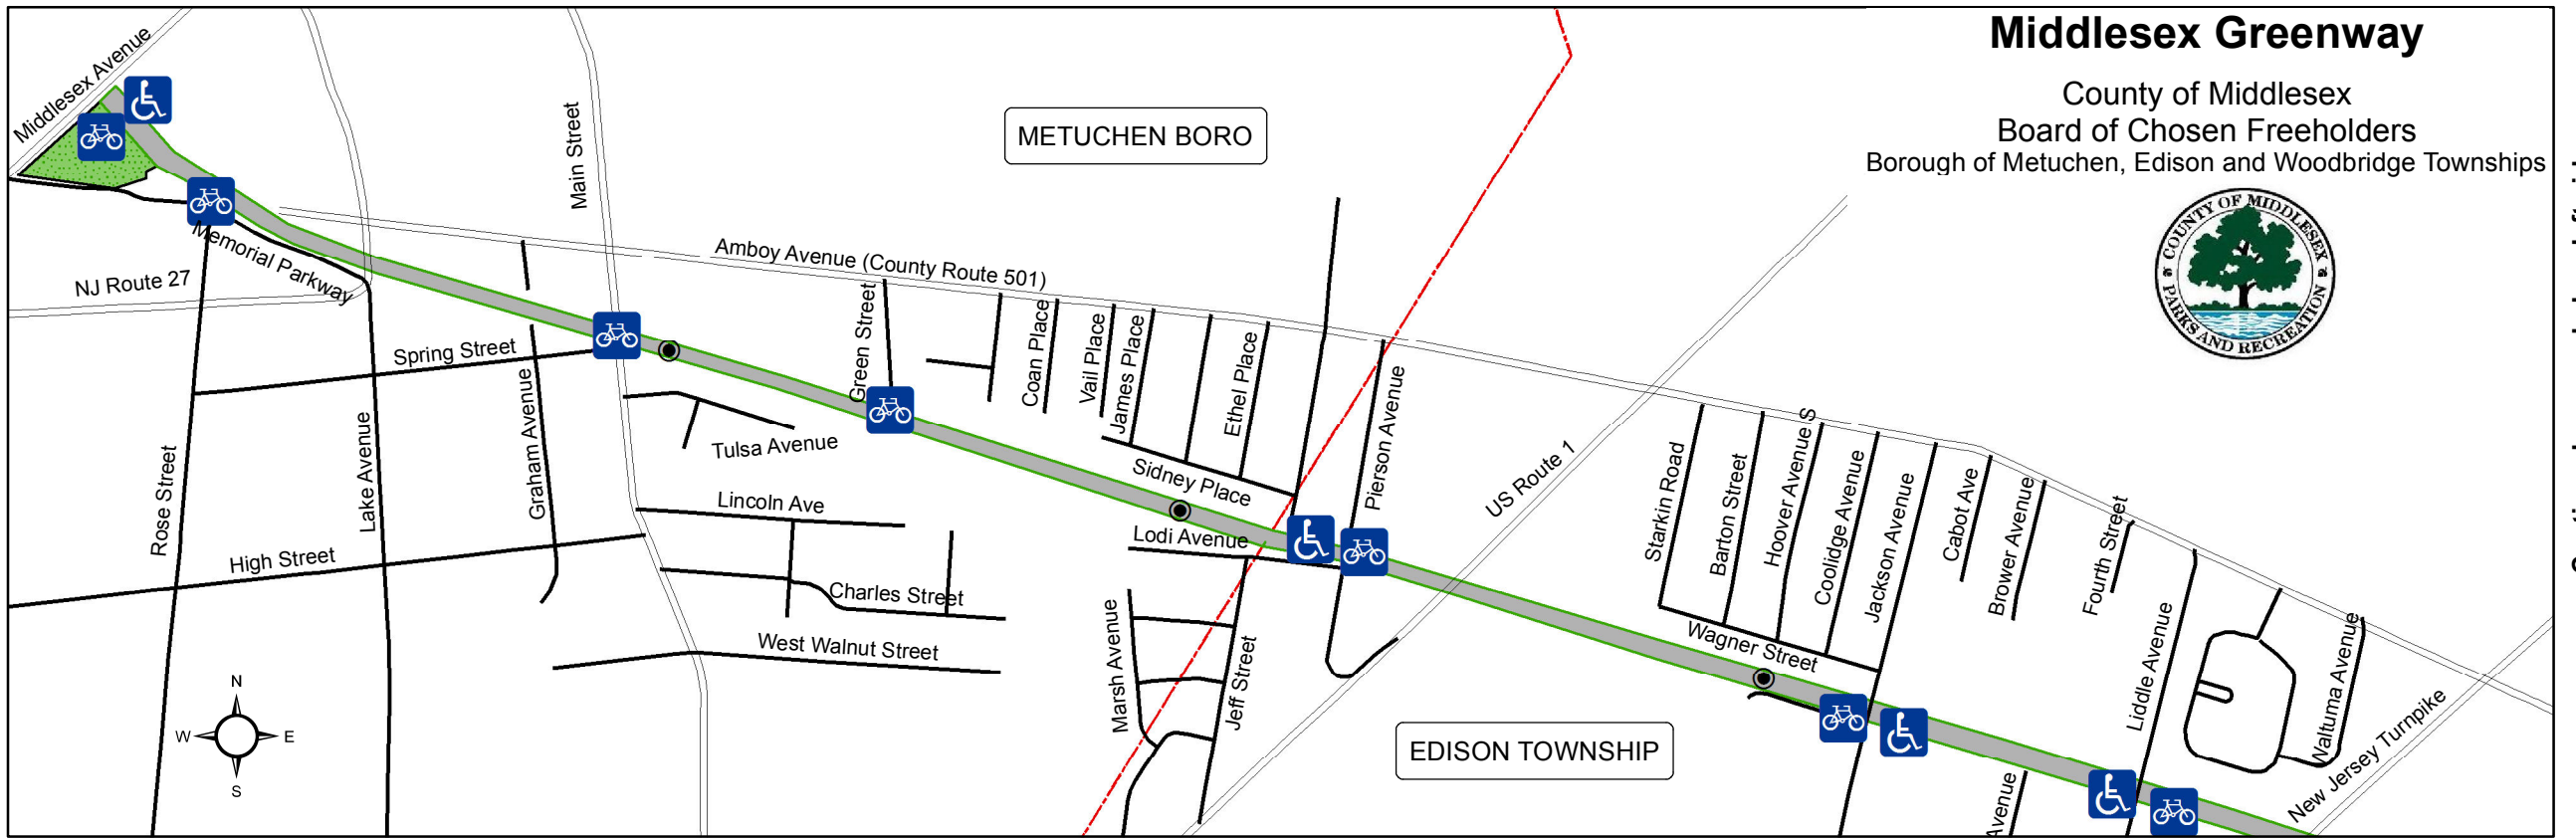

# Middlesex Greenway

County of Middlesex  
Board of Chosen Freeholders  
Borough of Metuchen, Edison and Woodbridge Townships

Continued on map below, left side

## Legend

-  ADA Accessible Trail Entrance
-  Bicycle/Pedestrian Trail Entrance
-  Parking
-  1/2 Mile Marker
-  Basketball
-  Major Road
-  Minor Road
-  Greenway
-  Municipal Boundaries
-  Field/Clearing
-  Municipal Parks

Continued on map above, right side